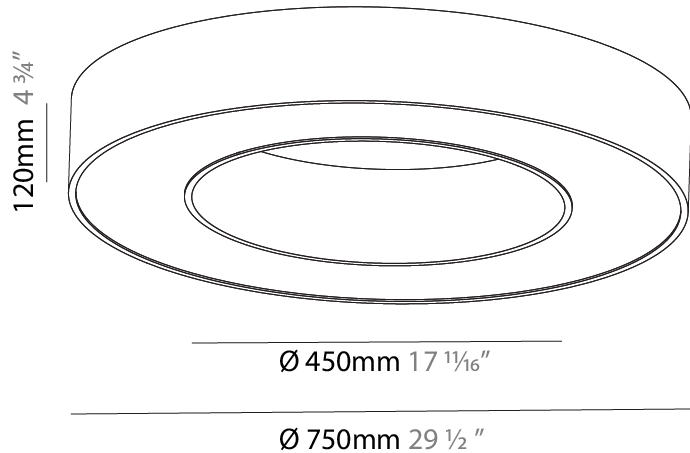

1. To build a product code in our configurator select the specify button on the base model # product page
2. To build a manual product code on this datasheet choose from the options listed below in blue font and add the suffix to the base model #

GENERAL

Series: Glorious
Subseries: Glorious
Brand: Prolicht
Division: Architectural
Mounting Type: Surface
Mounting Location: Ceiling
Subcategory: Ambient

PHYSICAL

Shape: Round
Diameter (mm): 750
Diameter (in): 29 1/2
Height (mm): 120
Height (in): 4 3/4
Light Distribution: Direct
Weight (kg): 7.044
Weight (lbs): 15.50
Diffuser: PMMA - Opal or Micro-Prism
Fixture Finish: SSR / BKV / CWI / CRY / HAB / UFT / ITA / RUA / FTG / MYG / LOD / PUS / FRO / FUP / KIA / POP / BLS / SPG / MEY / GOH / GUM / CHC / COM / ABZ / JAG / OBR / MOS / ROR
Fixture Material: Aluminum

ELECTRICAL

Lamp Type: LED (Zhaga Standard)
Input Wattage (W): 30
Total Output Wattage (W): 24 / 19.2 (3500K)
Dimming: Non-Dimming / Phase Dimming (120Vac only) / 0-10V Dimming
Driver Included: Yes
Driver Location: Integrated
Driver Type: Constant Current - 120 / 277Vac
Driver Class: Class 2
Input Voltage (V): 120 - 277
Constant Current (mA): 350 / 600 (3500K)

LED

Color Temperature (°K): 3000 / 3500 / 4000
Max. Delivered Lumen (lm): 2770 / 2862 / 2920
CRI: >80 CRI
Efficiency (%): 65
Lamp Life (hrs): 50000

OPTICAL

RATINGS AND CERTIFICATIONS

Certified By: Certified for North American Standards
IP rating: IP20